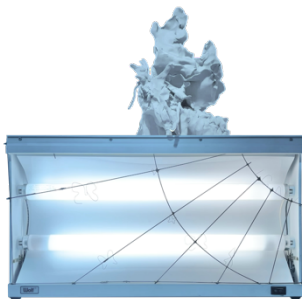

pale grass blue (corium series), 2024
Light box, metal, silver, and ceramic
Dimensions variable
Price on request