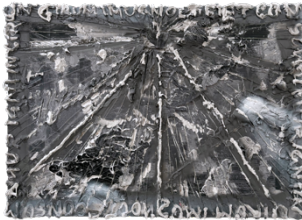

60 × 90 × 17 inches

Price on request

hello red forest, hello soil, 2024
Light box, sand, synthetic resin, metal,
joint compound, spray paint, and
drywall
Dimensions variable
Price on request

*lead pig (one day this sadness will
fossilize), 2023*
Uranium ore, Geiger counter,
microphone, stand, amplifier, wood,
lead, glass, ceramic, joint compound,
and spray paint
Dimensions variable
Price on request

NOCTE/IGNI, 2024
Joint compound, spray paint, and ink
on drywall
24 × 34 inches
\$2,800

pale grass blue (corium series), 2024
Light box, metal, silver, and ceramic
Dimensions variable
Price on request

pale grass blue (igni/nocte), 2024
Joint compound, spray paint, and ink
on drywall
26 × 16 inches
\$1,800