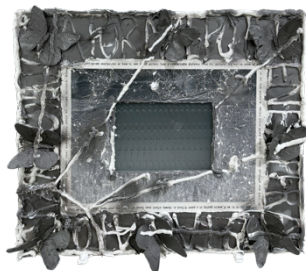

(epigraph instruction or how to view unshielded radioactive specimen in the gallery), 2024
Joint compound, spray paint, and ink on drywall
24 × 48 inches
\$3,000

(meta instruction or how to feel radiation), 2023
Synthetic resin, joint compound, spray paint, and ink on drywall
20 × 32 inches
\$2,800

(pale grass blue instruction or how to stop being anxious and learn to care about radiation), 2024

Acrylic sheet, metal thread, joint compound, spray paint, ink, and drywall
40 × 24 inches
\$3,000

(piglet instruction or how to safely store the radioactive materials), 2024

Joint compound, spray paint, and ink on drywall
20 × 20 inches
\$2,400

(precarious/melancholic instruction or how to build a shelter to protect yourself and your family in face of a planet radioactive destruction), 2024

Joint compound, spray paint, and ink on drywall
20 × 22 inches
\$2,400

(stereogram instruction or how to see a full picture), 2024

Silver, acrylic sheet, joint compound, spray paint, and ink
14 1/2 × 17 inches
\$2,400