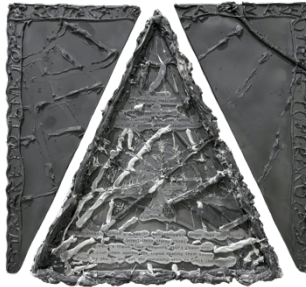

(diptych instruction or what to avoid doing if you find yourself in a place unfit for human habitation for at least another several thousand years), 2024
Synthetic resin, joint compound, spray paint, and ink on drywall
36 × 25 inches
\$3,800

(epigraph instruction or how to view unshielded radioactive specimen in the gallery), 2024
Joint compound, spray paint, and ink on drywall
24 × 48 inches
\$3,000

(meta instruction or how to feel radiation), 2023
Synthetic resin, joint compound, spray paint, and ink on drywall
20 × 32 inches
\$2,800

Joint compound, spray paint, and ink on drywall
20 × 20 inches
\$2,400

(precarious/melancholic instruction or how to build a shelter to protect yourself and your family in face of a planet radioactive destruction), 2024