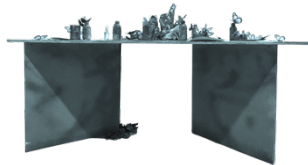

vanitas (table series), 2024
Canned and dry produce, synthetic
resin, joint compound, spray paint, and
drywall
Dimensions variable
Price on request