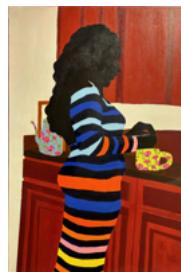

Jamilla Okubo
My Greatest Glow-Up Is Internal, 2022
Mixed media and acrylic on canvas
30 × 20 inches
$4,000