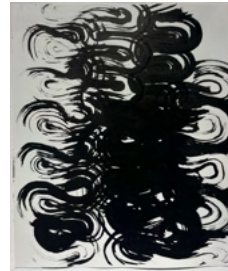

TAKE·OVER TAKE·OVER

September 21–October 5, 2024

Ashley Ja'nae Mallory Kimmel Neha Misra Jamilla Okubo
Edgar Reyes Katja Toporski Paloma Vianey Isabella Whitfield

Ashley Ja'nae
*tender hands holding close
and imagining otherwise,*
2024
Kanealon and hair
accessories
14 × 14 × 14 inches
Not for sale

Ashley Ja'nae
Curl Study II, 2023
Ink on paper
17 × 14 inches
\$750

Ashley Ja'nae
French Roll, 2023
Ink on paper
17 × 14 inches
\$750

Ashley Ja'nae
Get Like Me, 2023
Ink on paper
17 × 14 inches
\$700

Ashley Ja'nae
Hair Study, 2023
Ink on paper
17 × 14 inches
\$800